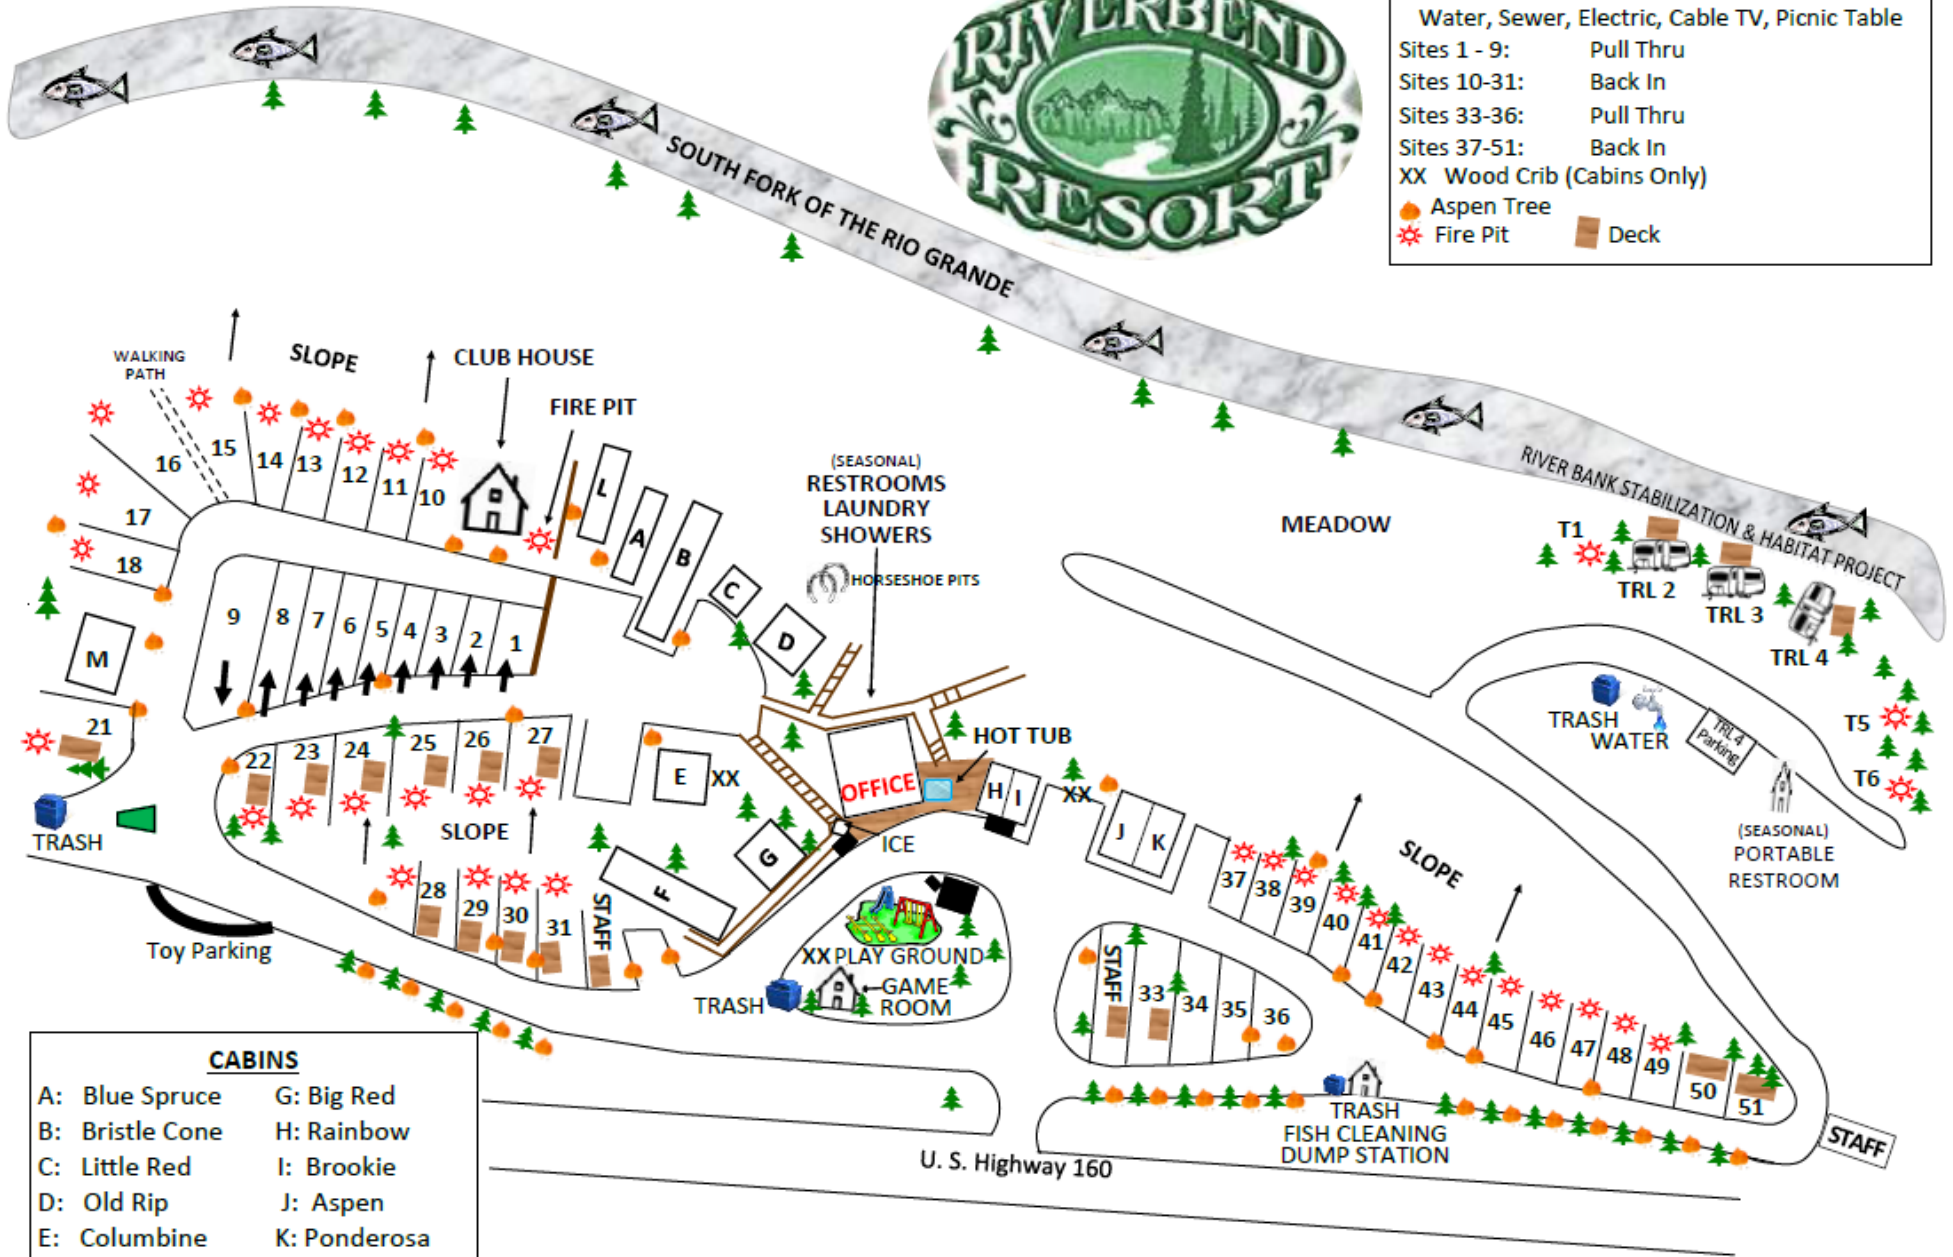

All RV sites are Full Hookup

- Water, Sewer, Electric, Cable TV, Picnic Table
- Sites 1 - 9: Pull Thru
 Sites 10-31: Back In
 Sites 33-36: Pull Thru
 Sites 37-51: Back In
 XX Wood Crib (Cabins Only)
- Aspen Tree
 * Fire Pit
 ■ Deck

CABINS

- | | |
|---------------------|----------------|
| A: Blue Spruce | G: Big Red |
| B: Bristle Cone | H: Rainbow |
| C: Little Red | I: Brookie |
| D: Old Rip | J: Aspen |
| E: Columbine | K: Ponderosa |
| F: Summit | L: Hummingbird |
| M: Dawson's Retreat | |