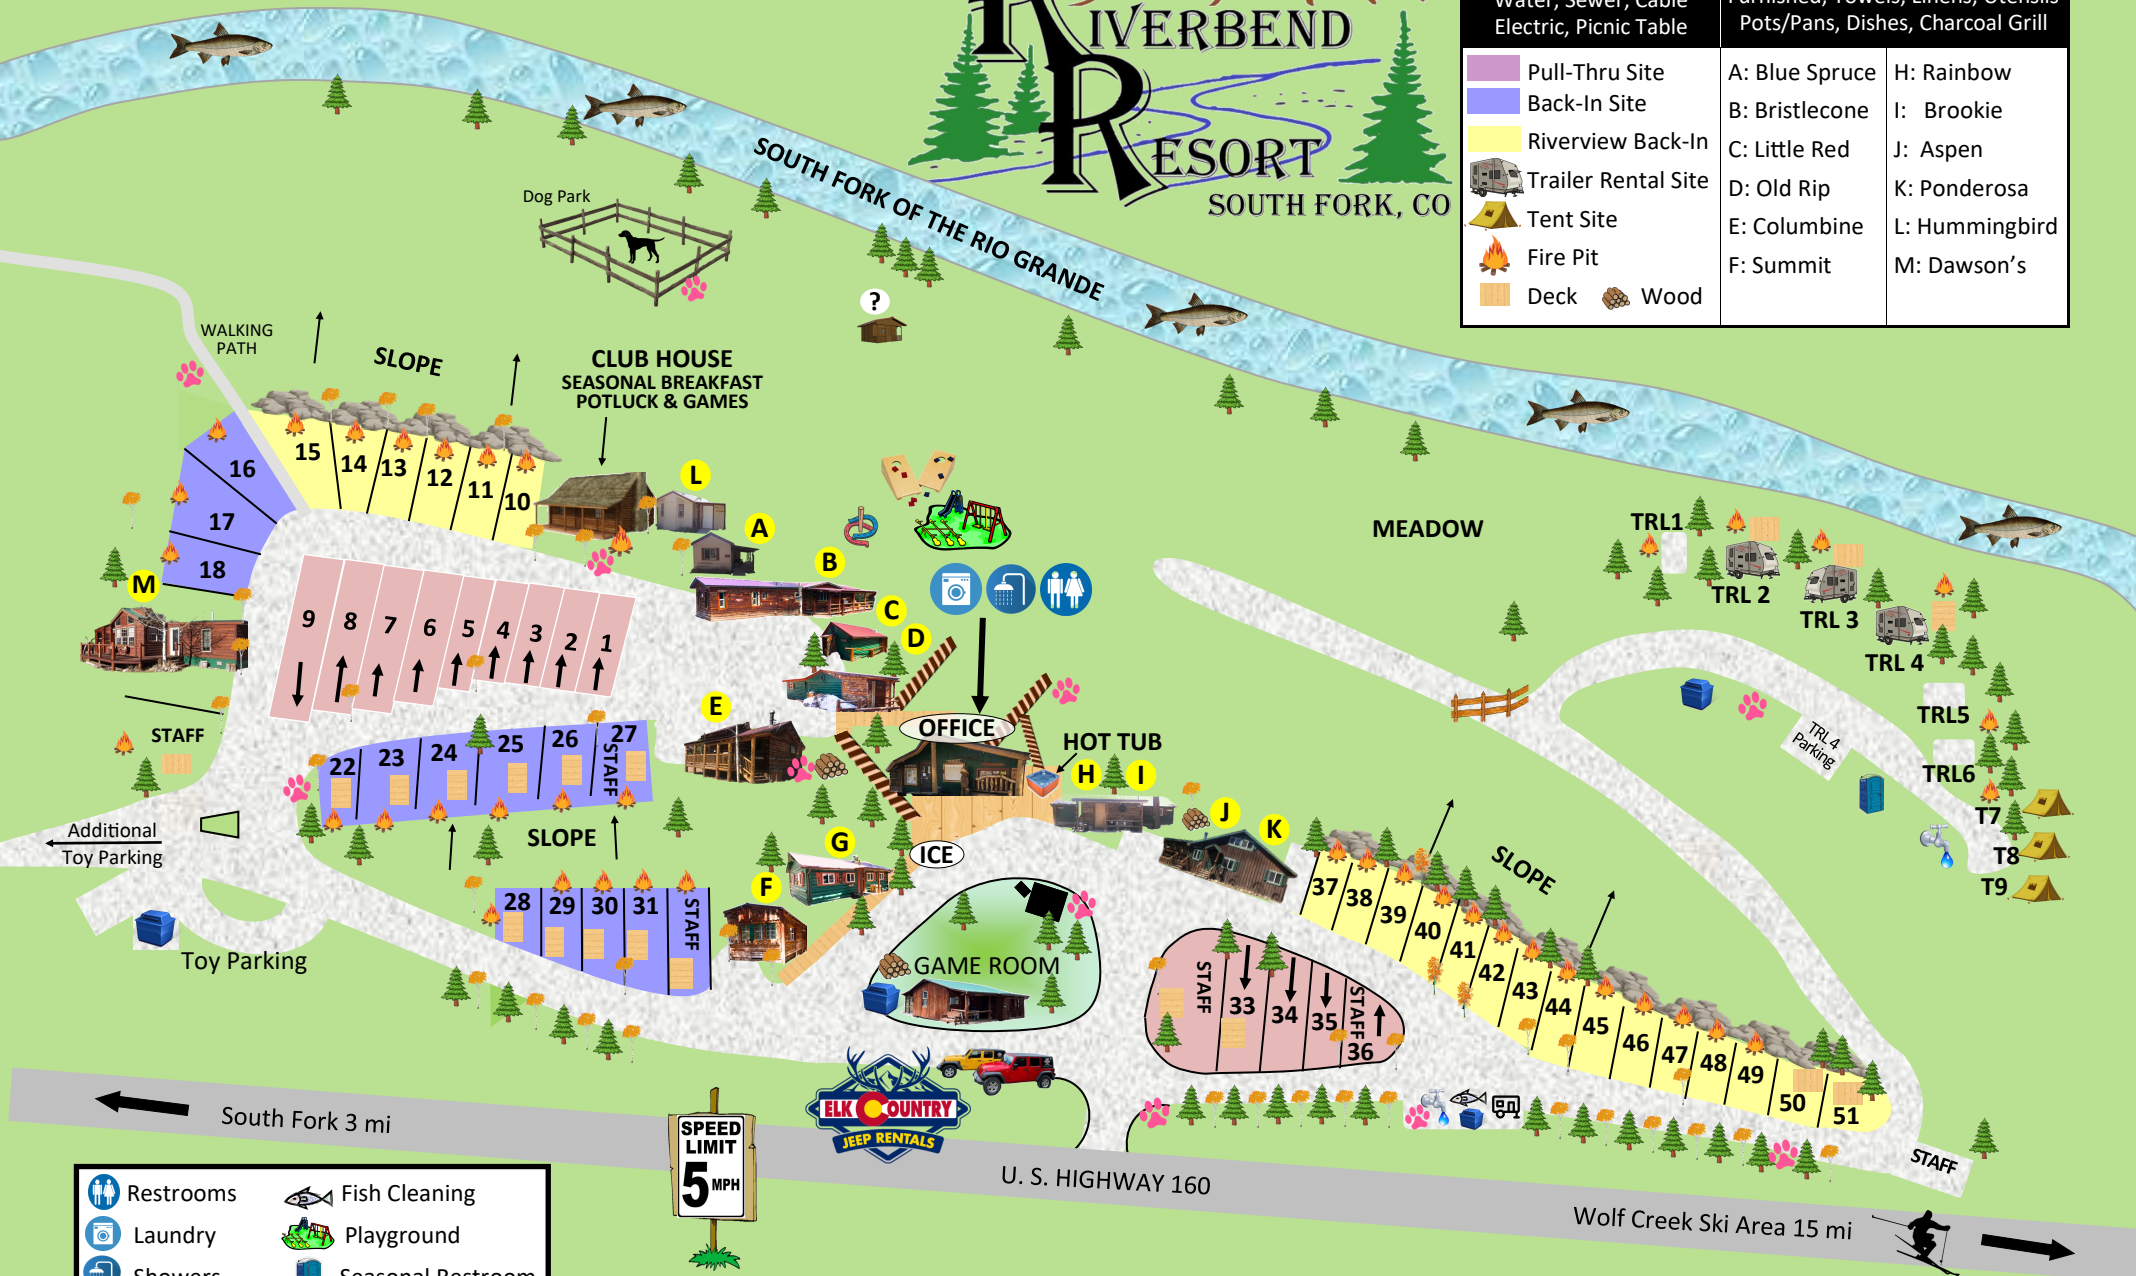

RIVERBEND RESORT

SOUTH FORK, CO

RV SITES		CABINS	
Water, Sewer, Cable Electric, Picnic Table		Furnished, Towels, Linens, Utensils Pots/Pans, Dishes, Charcoal Grill	
Pull-Thru Site	A: Blue Spruce	H: Rainbow	
Back-In Site	B: Bristlecone	I: Brookie	
Riverview Back-In	C: Little Red	J: Aspen	
Trailer Rental Site	D: Old Rip	K: Ponderosa	
Tent Site	E: Columbine	L: Hummingbird	
Fire Pit	F: Summit	M: Dawson's	
Deck	Wood		

- Restrooms
- Laundry
- Showers
- Dump Station
- Trash
- Water
- Fish Cleaning
- Playground
- Seasonal Restroom
- Horseshoes
- Corn Hole
- Pet Waste Station

SPEED LIMIT
5 MPH

Site/Cabin #	Wifi Password
	riverbend

South Fork 3 mi

U. S. HIGHWAY 160

Wolf Creek Ski Area 15 mi