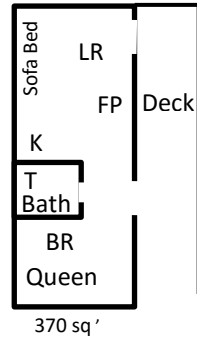

OUR CABINS

K – Kitchen
 LR – Living Room
 BR – Bed Room
 FP – Fire Place
 S – Shower
 T - Bathtub

Rainbow

Brookie

Blue Spruce

Little Red

Big Red

Hummingbird