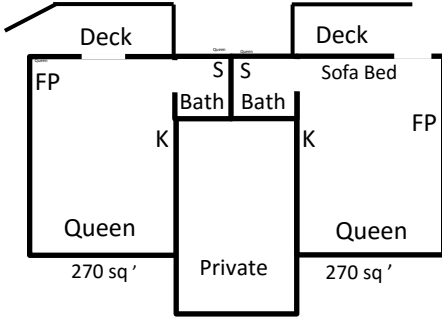

OUR CABINS

K – Kitchen
 LR – Living Room
 BR – Bed Room
 FP – Fire Place
 S – Shower
 T - Bathtub

Rainbow

Brookie

Blue Spruce

Little Red

Big Red

Hummingbird