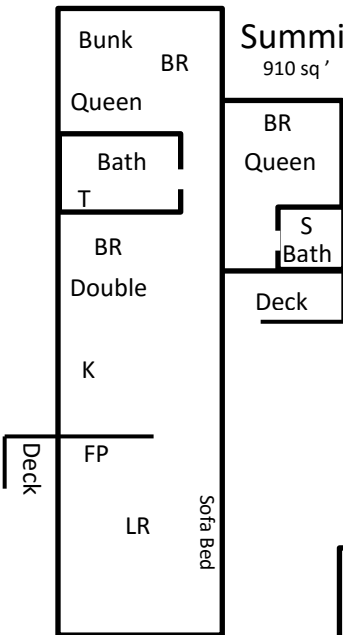

OUR CABINS

K – Kitchen
LR – Living Room
BR – Bed Room
FP – Fire Place
S – Shower
T - Bathtub