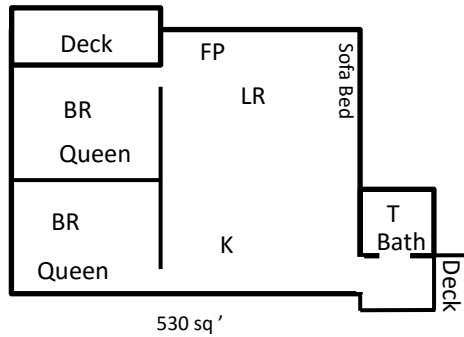

OUR CABINS

K – Kitchen
LR – Living Room
BR – Bed Room
FP – Fire Place
S – Shower
T - Bathtub

Old Rip