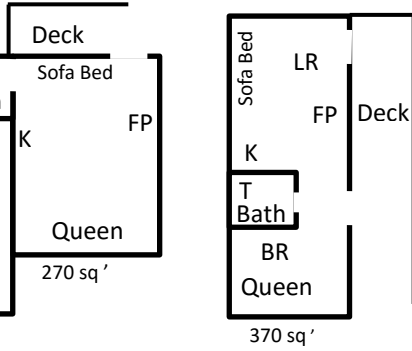

OUR CABINS

K – Kitchen
 LR – Living Room
 BR – Bed Room
 FP – Fire Place
 S – Shower
 T - Bathtub

Rainbow

Brookie

Blue Spruce

Little Red

Big Red

Hummingbird