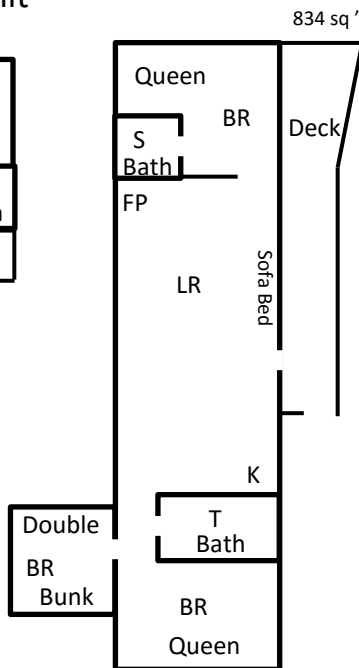

OUR CABINS

K – Kitchen
 LR – Living Room
 BR – Bed Room
 FP – Fire Place
 S – Shower
 T - Bathtub

Rainbow

Brookie

Blue Spruce

Little Red

Big Red

Hummingbird

Old Rip

Columbine

Loft

Summit

Bristlecone

Ponderosa

Aspen

Dawson's