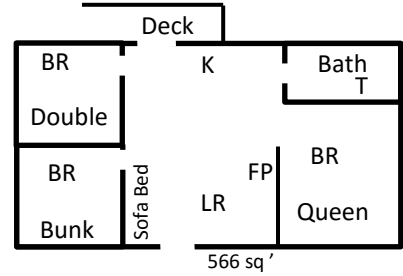

OUR CABINS

K – Kitchen
 LR – Living Room
 BR – Bed Room
 FP – Fire Place
 S – Shower
 T - Bathtub

Rainbow

Brookie

Blue Spruce

Little Red

Big Red

Hummingbird