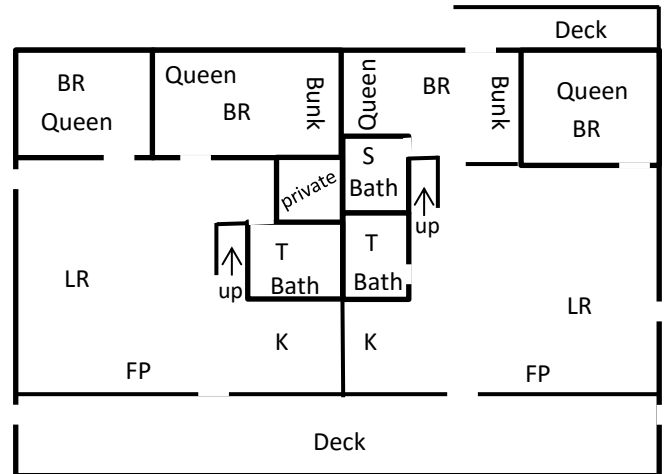

OUR CABINS

K – Kitchen
 LR – Living Room
 BR – Bed Room
 FP – Fire Place
 S – Shower
 T - Bathtub

Rainbow

Brookie

Blue Spruce

Little Red

Big Red

Hummingbird

Old Rip

Columbine

Loft

Summit

Bristlecone

Ponderosa

Aspen

Dawson's