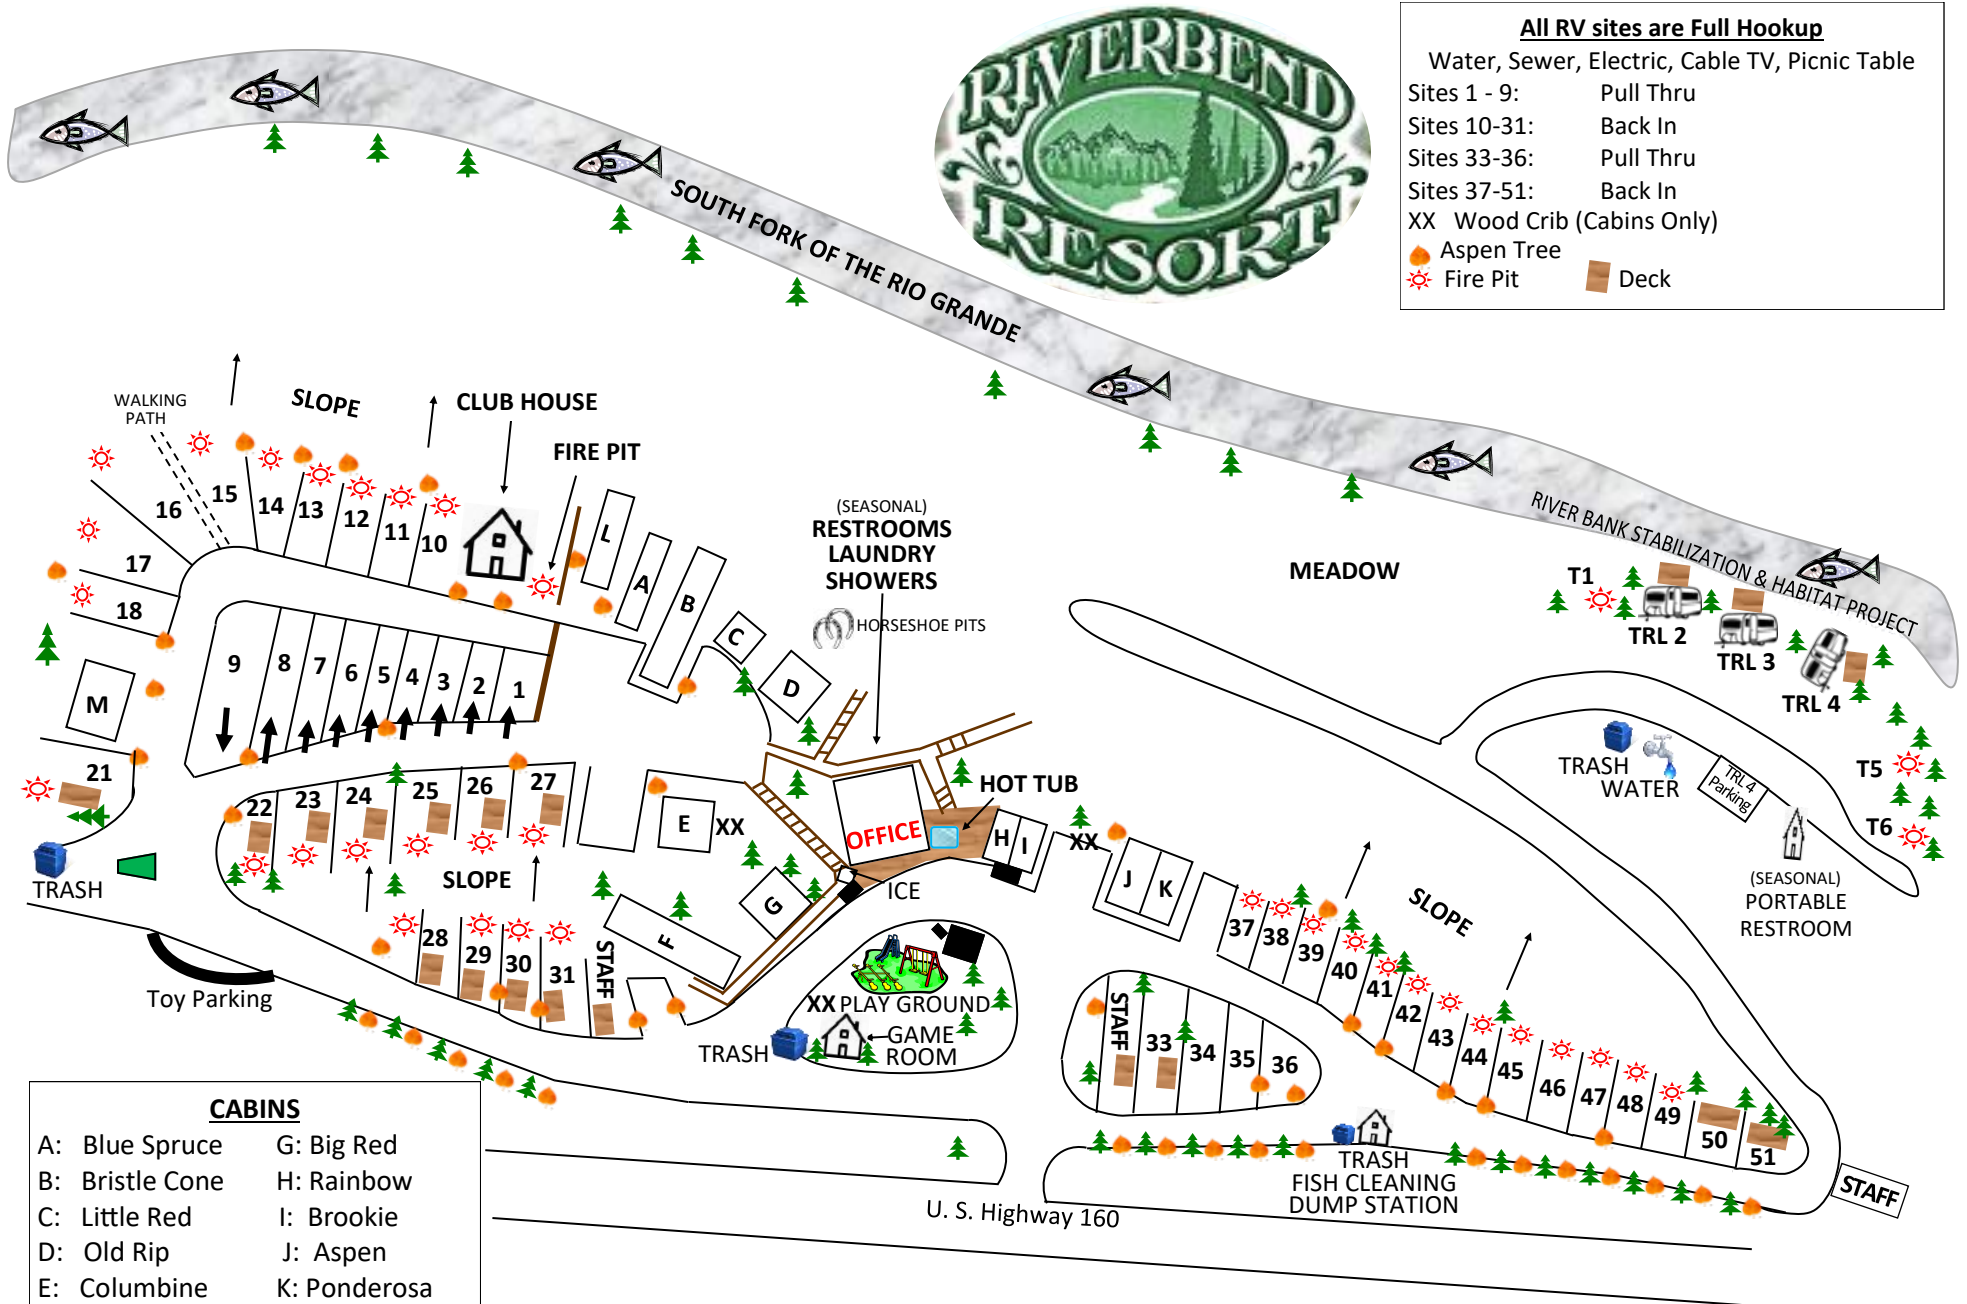

All RV sites are Full Hookup

- Water, Sewer, Electric, Cable TV, Picnic Table
- Sites 1 - 9: Pull Thru
 Sites 10-31: Back In
 Sites 33-36: Pull Thru
 Sites 37-51: Back In
 XX Wood Crib (Cabins Only)
- Aspen Tree
 Fire Pit
 Deck

CABINS

- | | |
|---------------------|----------------|
| A: Blue Spruce | G: Big Red |
| B: Bristle Cone | H: Rainbow |
| C: Little Red | I: Brookie |
| D: Old Rip | J: Aspen |
| E: Columbine | K: Ponderosa |
| F: Summit | L: Hummingbird |
| M: Dawson's Retreat | |